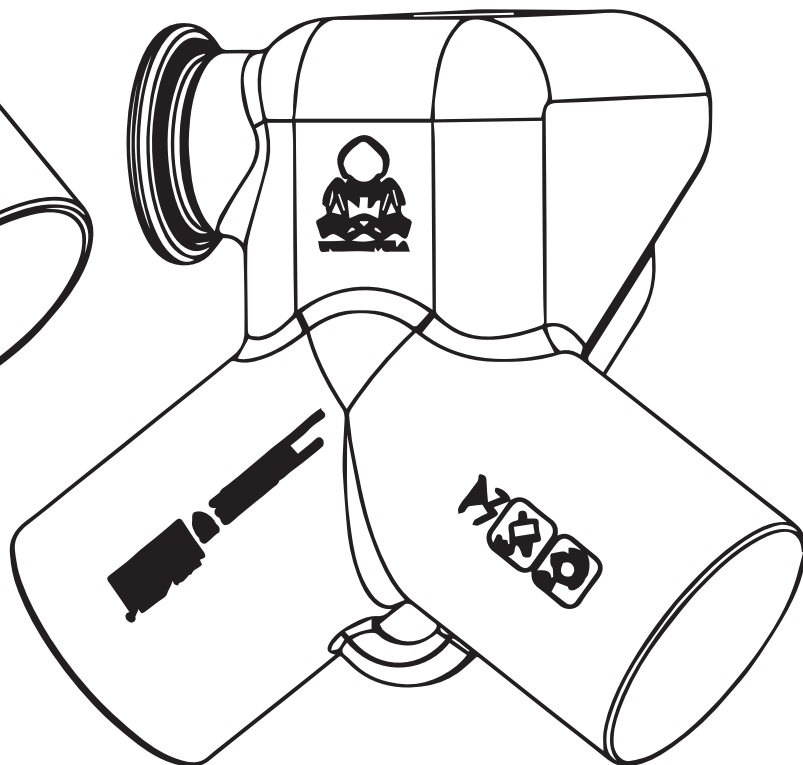

# B62

**H6**

**P3**

WEIGHT: **8.36 kg**  
CAPACITY: **36 L**  
MEASURES: **505x495x340 mm**

COMPATIBLE : **D3\***

**H6**

**P3**

**H6**