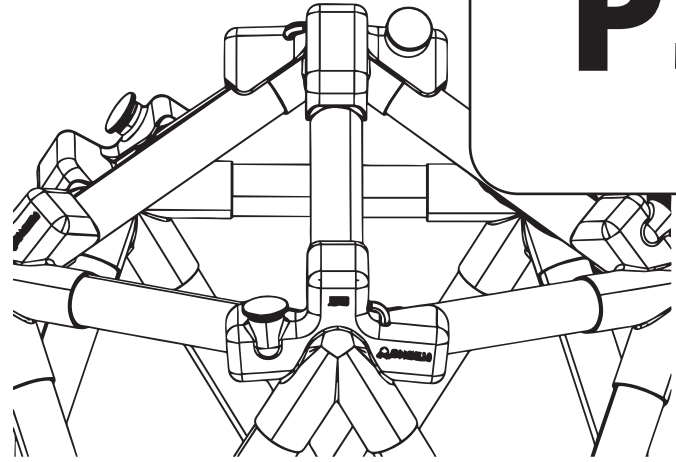

**P5**

WEIGHT: **17.31 kg**  
CAPACITY: **73.3 L**  
MEASURES: **651x431x690 mm**

COMPATIBLE : **D3\*, N5<sup>2</sup>, N2\***

**H6**

**P5**

**H6**

**P41**

WEIGHT: **10.68 kg**