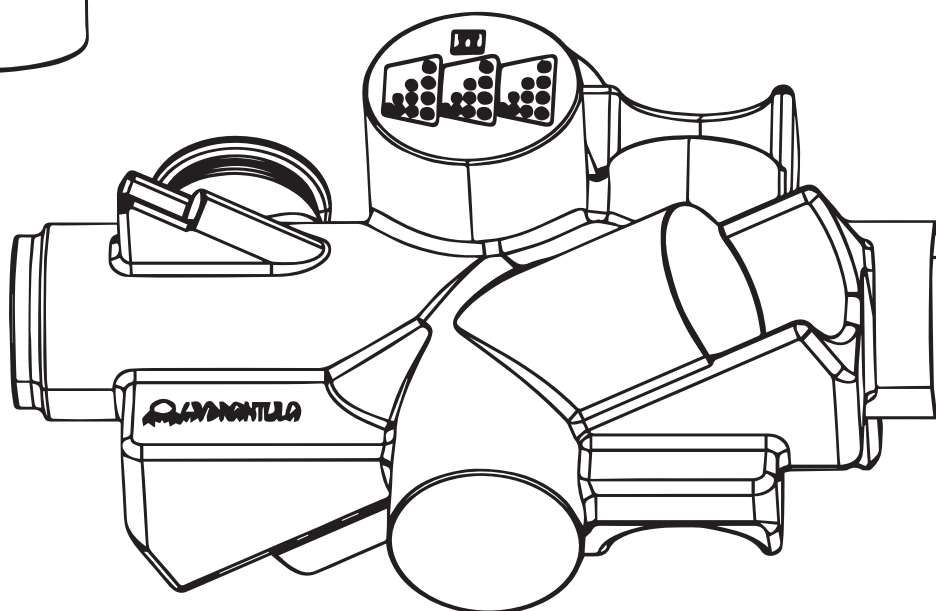

# Y4

WEIGHT: **9.8 kg**  
CAPACITY: **105.6 L**  
MEASURES: **580x400x840 mm**

COMPATIBLE : **D2\*, N2<sup>2</sup>**