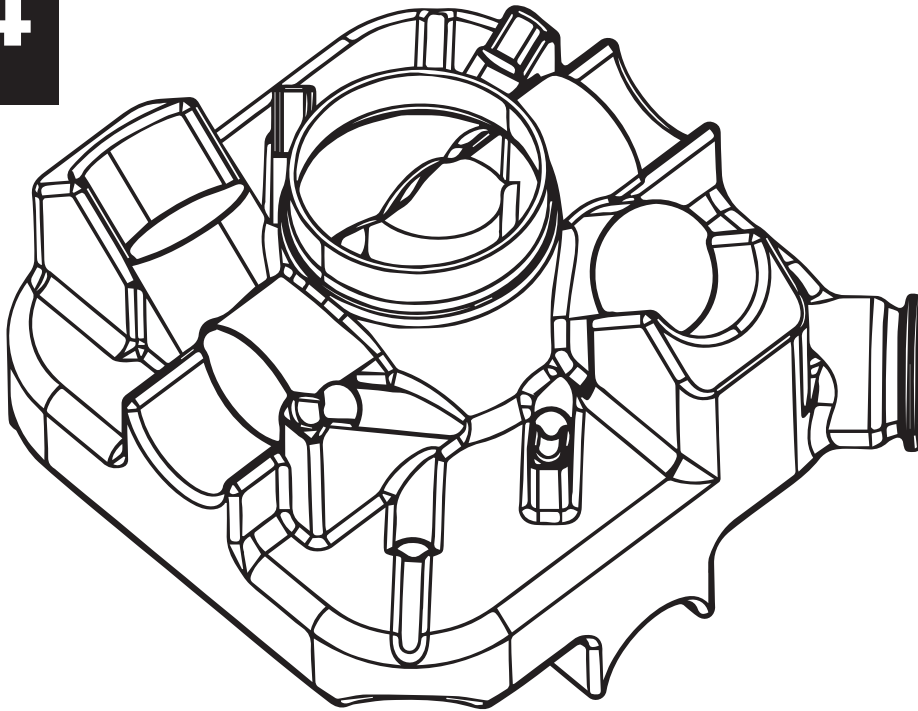

**H3**

**U45**

**H4**

**A16**

**WEIGHT: 20 kg**  
**CAPACITY: 224 L**  
**MEASURES: 720x720x690 mm**

---

**COMPATIBLE : A18, A36, D2\*, N2\*, N5\*, DS6\***

**H4**