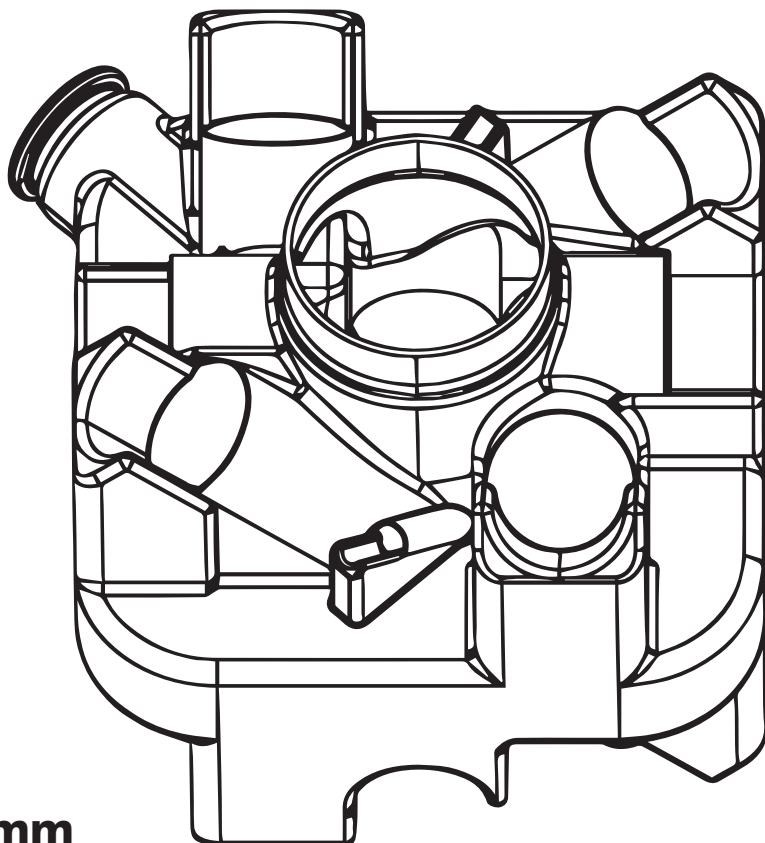

**A18**

WEIGHT: **21 kg**

CAPACITY: **224 L**

MEASURES: **720x720x690 mm**

---

COMPATIBLE : **A16, A36, D2\*, DS6, N5\*, N2\***

**H4**

**A18**

**H4**

**A36**

**WEIGHT: 20 kg**  
**CAPACITY: 224 L**  
**MEASURES: 720x720x690 mm**

---

**COMPATIBLE : A16, A18, D2\*, DS6, N5\*, N2\***

**H5**

**B61**

WEIGHT: **16.1 kg**  
CAPACITY: **171 L**  
MEASURES: **1125x595x400 mm**