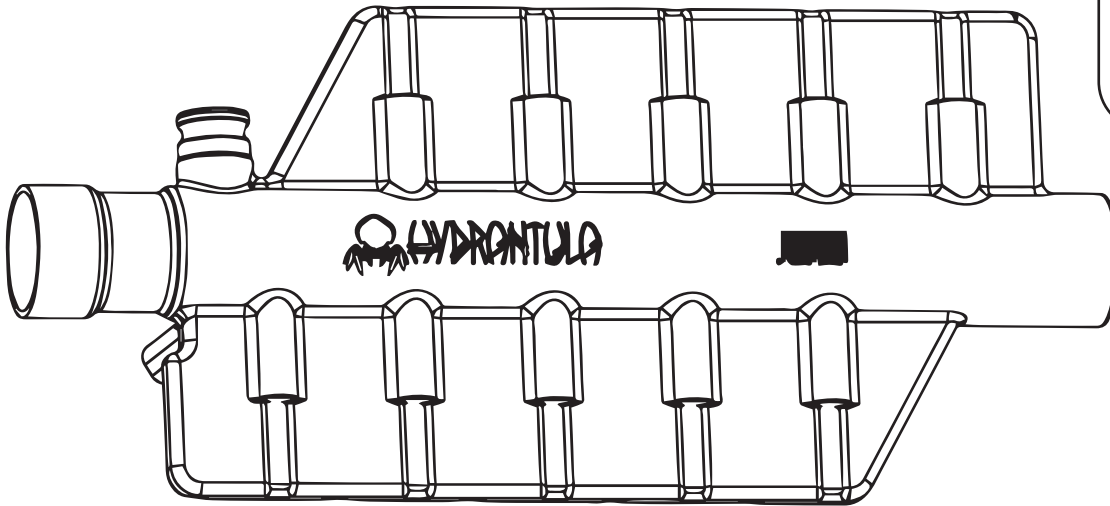

H6

N3

WEIGHT: **10 kg**

CAPACITY: **85 L**

MEASURES: **330x410x1177 mm**

COMPATIBLE : **P41, P42, P43, P5²**