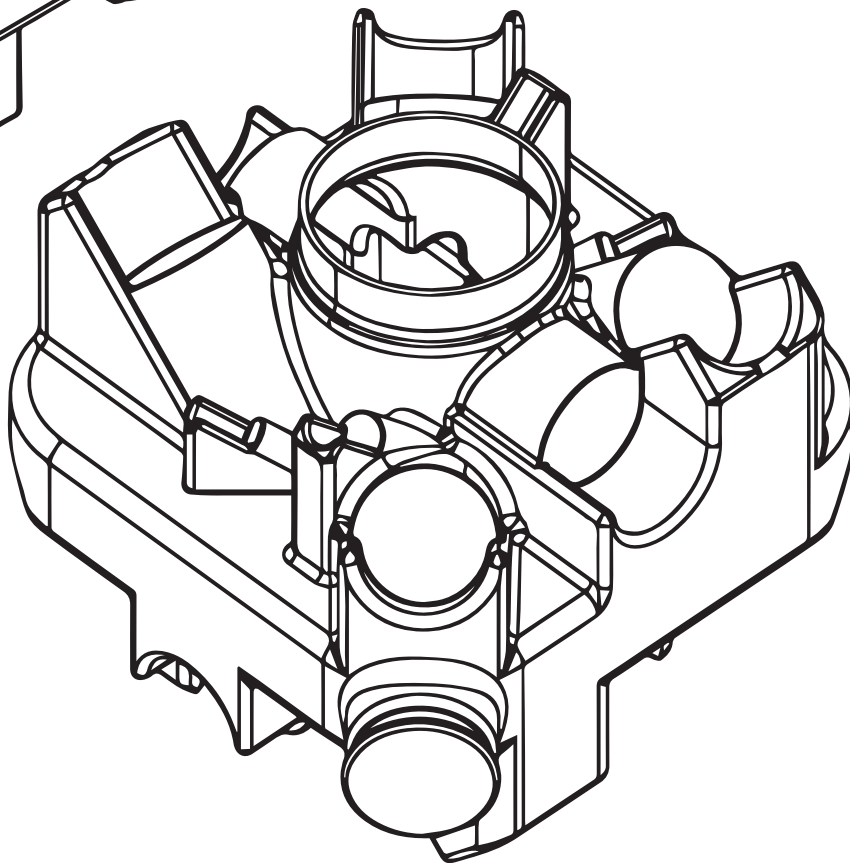

H4

A18

WEIGHT: **21 kg**

CAPACITY: **224 L**

MEASURES: **720x720x690 mm**

COMPATIBLE : **A16, A36, D2*, DS6, N5*, N2***