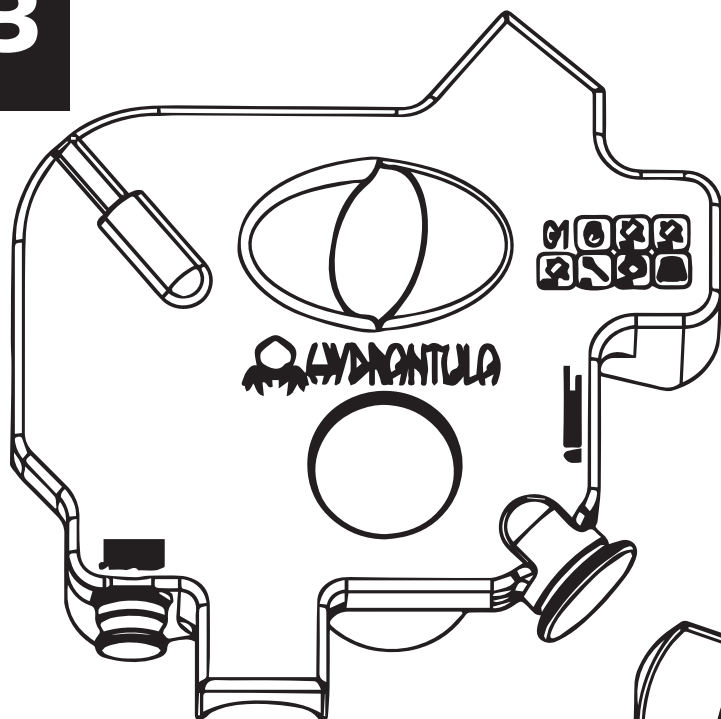

H3

G1

WEIGHT: **12.8 kg**
CAPACITY: **61.3 L**
MEASURES: **770x230x665 mm**