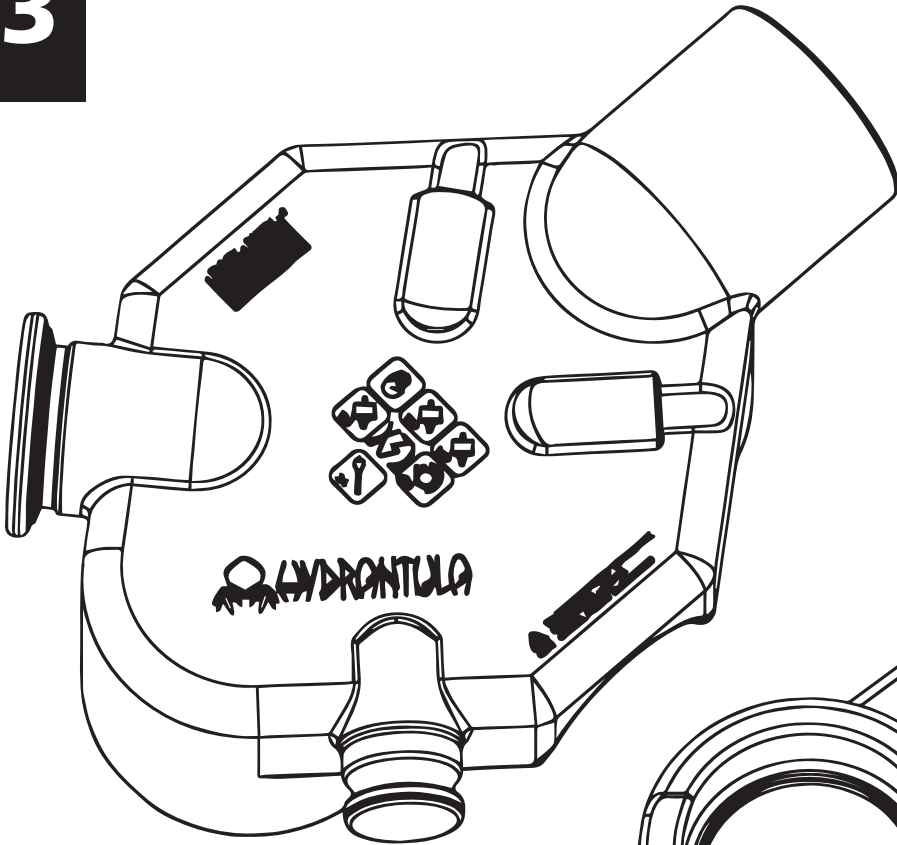

H3

X32

WEIGHT: **5.9 kg**
CAPACITY: **23.9L**
MEASURES: **590x430x255 mm**

COMPATIBLE : **X11, U45, X31, G1, D3***