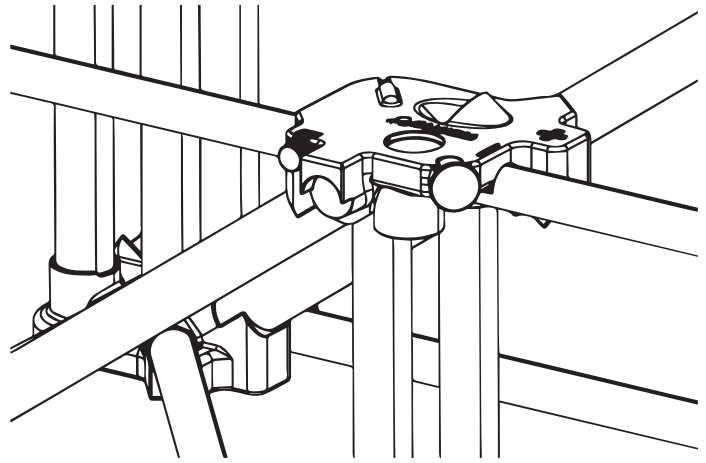

# G1

WEIGHT: **12.8 kg**  
CAPACITY: **61.3 L**  
MEASURES: **770x230x665 mm**

COMPATIBLE : **M13, M11, X32, DS1, N2\*, D3\***

**H3**

**G1**

**H3**

**X11**

WEIGHT: **14.73 kg**