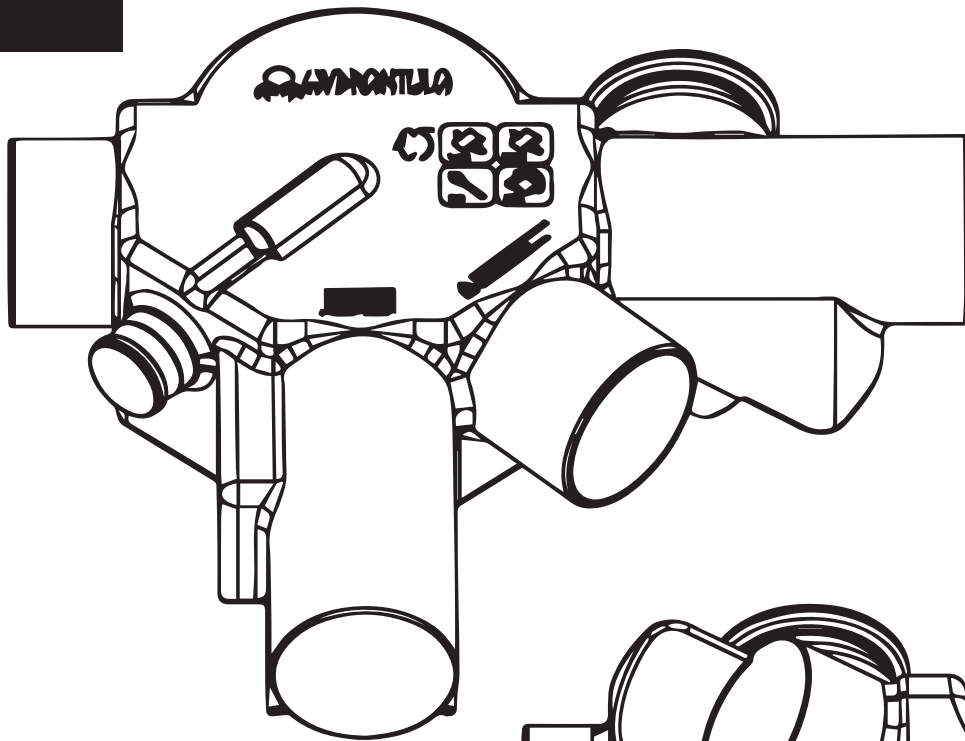

H1

C5

WEIGHT: **9.19 kg**
CAPACITY: **41.8 L**
MEASURES: **704x291x806 mm**

COMPATIBLE : **D2*, DS6*, N2***