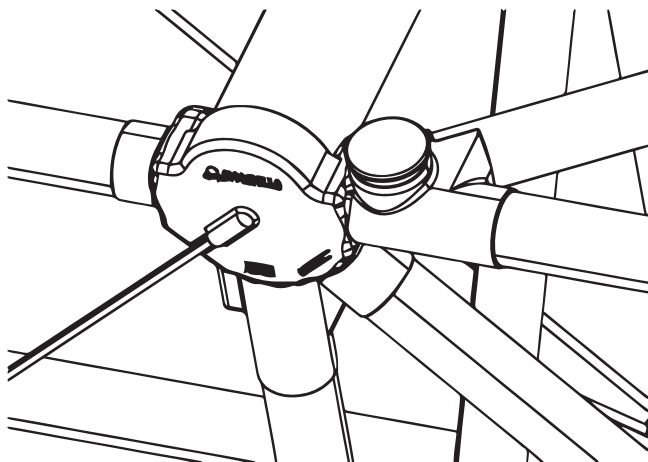

# C5

WEIGHT: **9.19 kg**  
CAPACITY: **41.8 L**  
MEASURES: **704x291x806 mm**

COMPATIBLE : **D2\*, DS6\*, N2\***

**H1**

**C5**