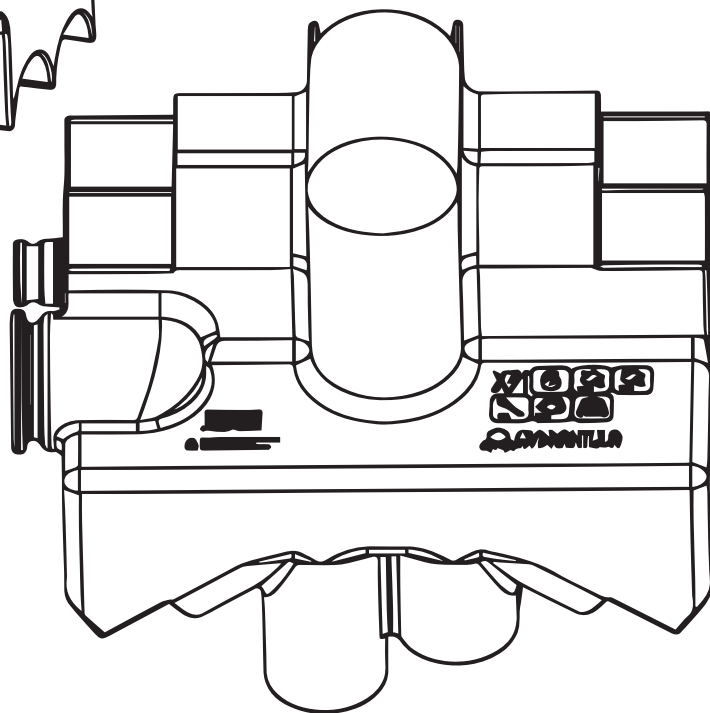

H3

X31

WEIGHT: **21.23 kg**
CAPACITY: **146.7 L**
MEASURES: **721x817x578 mm**