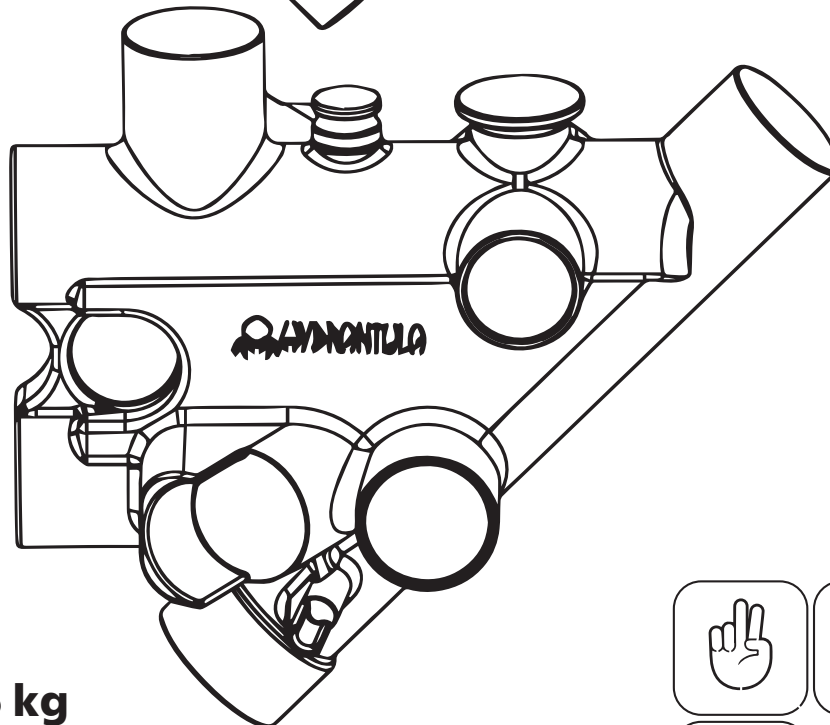

# M11

WEIGHT: **7.99 kg**

CAPACITY: **32.6 L**

MEASURES: **395x821x200 mm**

COMPATIBLE : **X11, X31, U45, X32, G1**

**H3**

**M13**

WEIGHT: **7.91 kg**  
CAPACITY: **30.3 L**  
MEASURES: **1070x280x200 mm**

COMPATIBLE : **U45, G1, X31**

~~M13~~

**H3**

**U45**

WEIGHT: **13.6 kg**  
CAPACITY: **70.6 L**  
MEASURES: **910x690x350 mm**

COMPATIBLE : **X32, M11, M13, D3\*, N2\*, N5<sup>2</sup>**

**H3**

**U45**